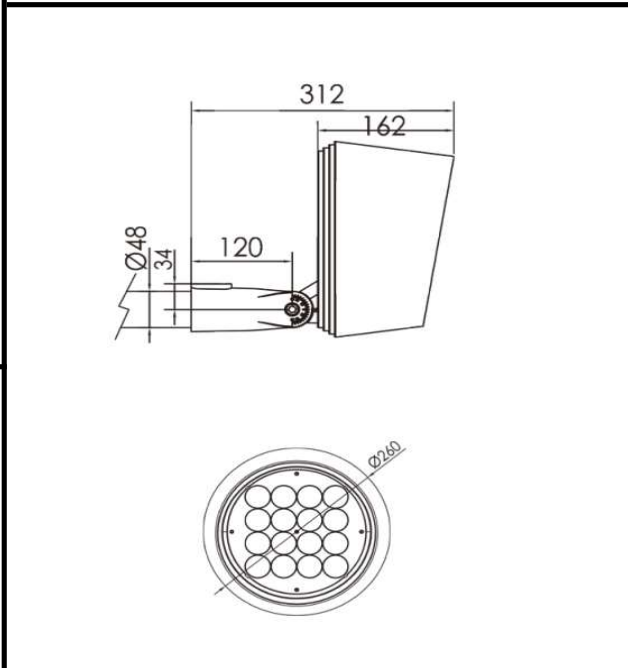

Sovitron Interior Pvt.Ltd.

Model Name	GOTHIC-1135M/DL-OSL-1135ME-16
Description	Flood light

Technical description	Image
-----------------------	-------

Dimension	Dia=260mm H=162mm
Frame	Aluminium Die-cast
Color Tempertaure	5700K
Power	75 W
Total Luminous Flux	6750 lm
Efficacy	90 lm/W
IP rating	66
Beam angle	2.6, 3.5, 12, 20, 30, 60, 10x70, 5x20 Degree
Color Rendering	≥80
Mounting	Pole Mounted
Optics	Lens & Clear Glass
Dimming	NON-Dimmable
Operating Voltage	220-240 VAC
Standard Lifetime	L70 minimum at 50,000 burning hours

Dimension diagram

Remarks:-